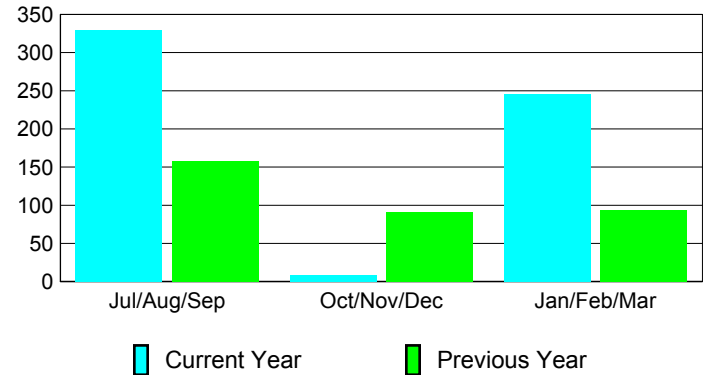

Comparison of Membership Gain/Loss

Current Year Compared to the Previous Year