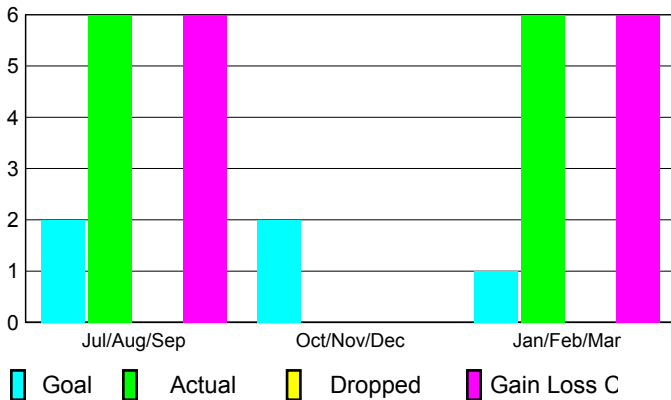

2009-2010 GMT Quarterly Report for District (or Undistricted) **District 354 B**

GMT: YOUN-TONG CHUNG

Location: REPUBLIC OF KOREA

GMT CA: 5

CLUBS

Club Results
2009-2010

Clubs
2008-2009

Month	New Club Goal	Actual New Clubs	Actual Dropped Clubs	Gain/Loss of Clubs	Gain/Loss of Clubs
Jul/Aug/Sep	2	6	0	6	-1
Oct/Nov/Dec	2	0	0	0	2
Jan/Feb/Mar	1	6	0	6	2
Totals	5	12	0	12	3

Club Results 2009-2010

Goal, New, Dropped, Gain/Loss

Comparison of Club Gain/Loss

Current Year Compared to the Previous Year

YTD Status Quo Clubs 2009-2010

Status Quo Clubs Compared to Status Quo Members

MEMBERSHIP