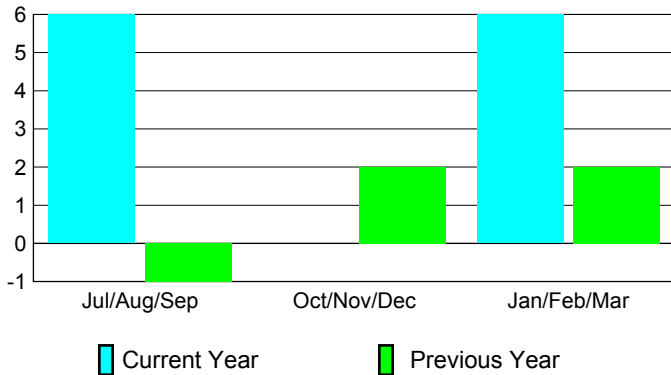

2009-2010 GMT Quarterly Report for District (or Undistricted) **District 354 B**

GMT: YOUN-TONG CHUNG

Location: REPUBLIC OF KOREA

GMT CA: 5

CLUBS

Club Results
2009-2010

Clubs
2008-2009

Month	New Club Goal	Actual New Clubs	Actual Dropped Clubs	Gain/Loss of Clubs	Gain/Loss of Clubs
Jul/Aug/Sep	2	6	0	6	-1
Oct/Nov/Dec	2	0	0	0	2
Jan/Feb/Mar	1	6	0	6	2
Totals	5	12	0	12	3

Club Results 2009-2010

Goal, New, Dropped, Gain/Loss

Comparison of Club Gain/Loss

Current Year Compared to the Previous Year

YTD Status Quo Clubs 2009-2010

Status Quo Clubs Compared to Status Quo Members

MEMBERSHIP