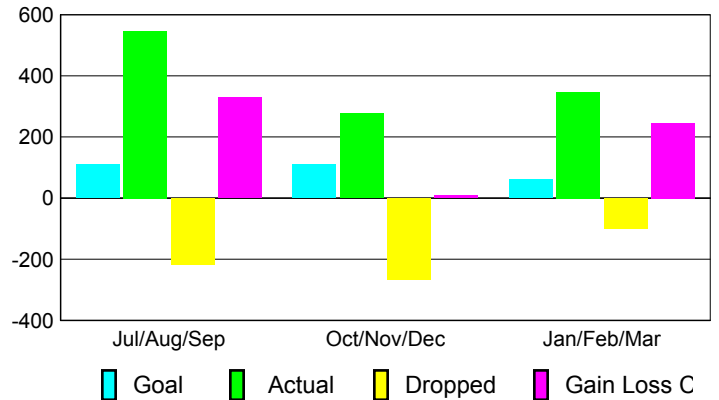

Membership Results 2009-2010

Goal, New, Dropped, Gain/Loss