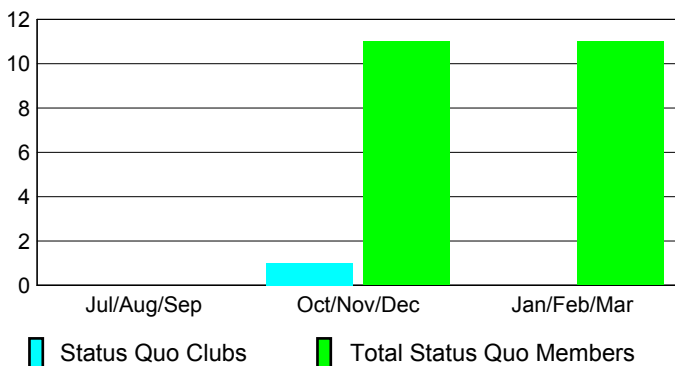

Club Results 2009-2010

Goal, New, Dropped, Gain/Loss

Comparison of Club Gain/Loss

Current Year Compared to the Previous Year

YTD Status Quo Clubs 2009-2010

Status Quo Clubs Compared to Status Quo Members

MEMBERSHIP

Membership Results
2009-2010

Membership
2008-2009

Month	Net Memb Goal	Actual New Memb	Actual Dropped Memb	Gain/Loss of Memb	Gain/Loss of Memb
Jul/Aug/Sep	110	547	-218	329	158
Oct/Nov/Dec	110	277	-268	9	91
Jan/Feb/Mar	60	347	-101	246	94
Totals	280	1171	-587	584	343